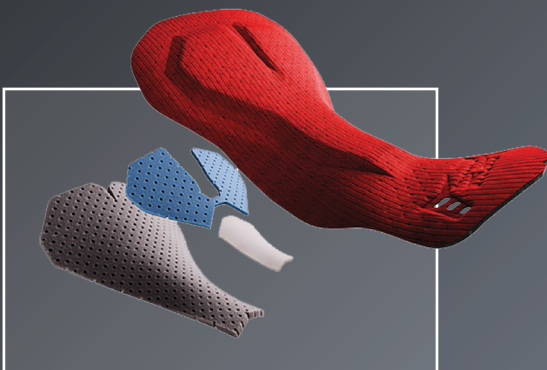

## PREMIUM ITALIAN CHAMOIS FROM ELASTIC INTERFACE

4 density padding with Hybrid Cell System  
Central channel improving blood flow to legs and upper body