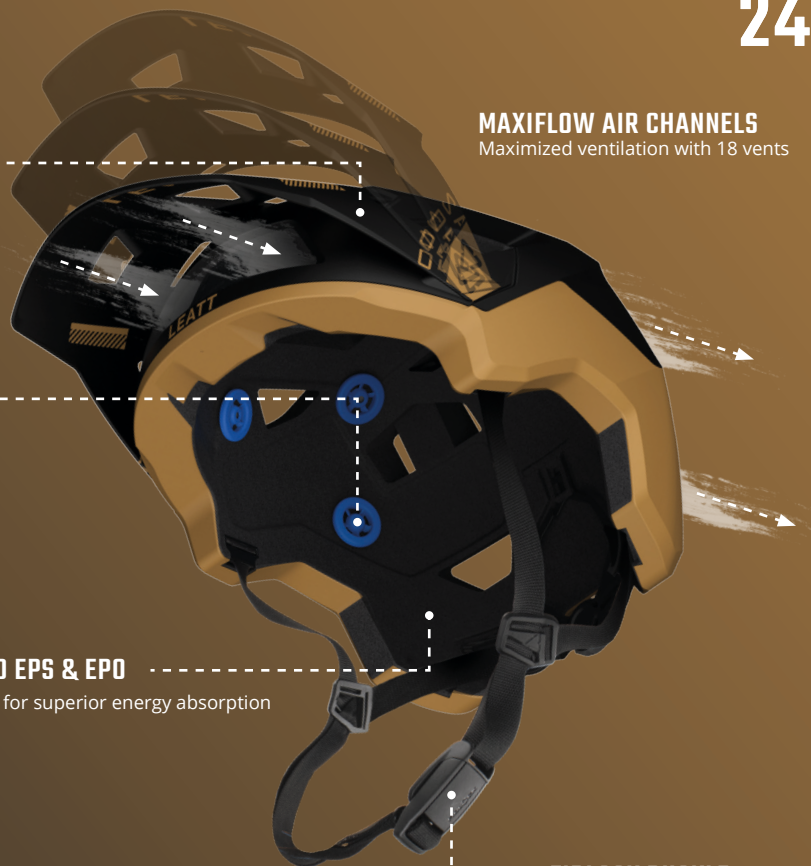

FIDLOCK BUCKLE

For quick and easy fastening and removal