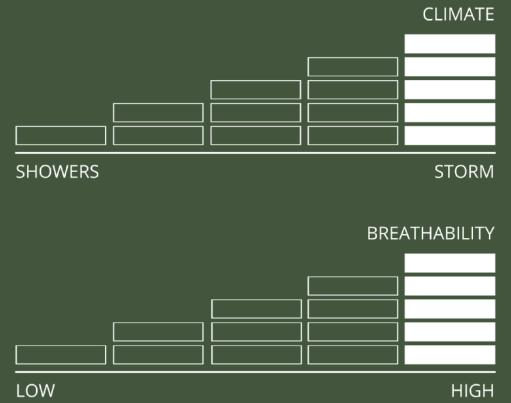

HYDRADRI PANTS

× × × × ×

SOFT TOUCH WAIST ADJUSTMENT

Ensure the perfect fit

ATHLETIC PRE-CURVED RIDING FIT

With space for knee pads

ANKLE ADJUSTMENT

30,000MM/30,000G/M²
3-LAYER WATERPROOF & BREATHABLE FABRIC

Collar design for use with or without a neck brace

MTB 5.0 HYDRADRI PANTS

HIGH PERFORMANCE RIDING PANTS FOR ULTIMATE BAD WEATHER PROTECTION

PART NO	DESCRIPTION
5023035650	Pant MTB HydraDri 5.0 #XS/US28/EU46 Blk
5023035651	Pant MTB HydraDri 5.0 #S/US30/EU48 Blk
5023035652	Pant MTB HydraDri 5.0 #M/US32/EU50 Blk
5023035653	Pant MTB HydraDri 5.0 #L/US34/EU52 Blk
5023035654	Pant MTB HydraDri 5.0 #XL/US36/EU54 Blk
5023035655	Pant MTB HydraDri 5.0 #XXL/US38/EU56 Blk
5023035656	Pant MTB HydraDri 5.0 #3XL/US40/EU58 Blk

HydraDri MAX 30,000mm waterproof / 30,000g/m² breathable | 4 way stretch HydraDri MAX seamless seat and back panels | Pre-curved riding fit with space for knee pads | Ankle adjustment | Dirt, water and stain resistant fabric coating | Multi-row reinforced stitching | Inner thigh zipper vents for great ventilation | Fully tape seam sealed | Hip pockets with Key loop (left) | Rear waist pocket | Thigh cargo pocket with silicone gripper | Reflective details. | YKK - Japan. Top Quality Zippers | Regular fit | Size: XS-3XL (28-40") | Plastic Free Packaging

MTB 5.0 HYDRADRI SHORTS

HIGH PERFORMANCE RIDING SHORTS FOR ULTIMATE BAD WEATHER PROTECTION