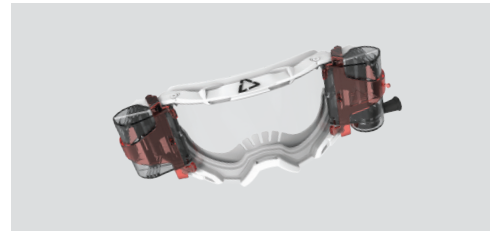

GOGGLE ACCESSORIES

PART NO	DESCRIPTION
8019100110	Roll-Off Kit 5.5/6.5 Canisters+Film+Dirt Strips
8019100111	Roll-Off film 48mm 6-pack
8019100112	Roll-Off Dirt strips 6.5 3-pack
8020100120	Roll-Off Dirt strips 5.5 3-pack

PART NO	DESCRIPTION
8022010710	FirstTurn Tear-Off kit for 6.5 Roll-Off
8019100130	Tear-Off Laminated 2x7-pack
8022010800	Tear-Off Laminated Perimeter Sealed 2x7-pack
8019100131	Tear-Off Standard 20-pack
8019100132	Tear-Off Standard 50-pack
8019100133	Tear-Off Post fits 5.5/6.5 outrigger 5-pack
8020100140	Tear-Off Post fits 4.5 strap 3-pack

PART NO	DESCRIPTION
8019100150	Nose Deflector Velocity 4.5/5.5/6.5 Black
8019100151	Nose Deflector Velocity 4.5/5.5/6.5 White
8020001155	Foam/inner frame Velocity 6.5 Black Std
8020001156	Foam/inner frame Velocity 6.5 Black Sand
8020001157	Foam/inner frame Velocity 6.5 Black Ventilated
8020001160	Screw Kit Velocity 6.5 4xTorx