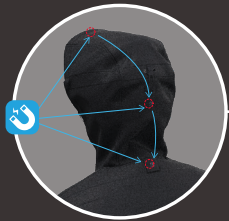

TRAIL HELMET

× × × × ×

20
24

MAXIFLOW AIR CHANNELS
Maximized ventilation with 19 vents

BREAKAWAY VISOR
Helps reduce impact forces

360° TURBINE TECHNOLOGY
Reduces forces associated with concussion

SUNGLASS DOCK
For convenient and safe storage with anti-slip function

FIDLOCK BUCKLE
For quick and easy fastening and removal

POWER BRIDGE
Unique structure to disperse impact forces

TRAIL JACKET

× × × × ×

FIDLOCK BUCKLE
For quick and easy fastening and removal

MAGNETIC HOOD SYSTEM
Hood and helmet magnets keep hood in place

WATER RESISTANT & BREATHABLE
10,000mm/10,000g/m² water resistant / breathable shell

CLIMB VENT
Allows cycling with open jacket

SLIM FIT