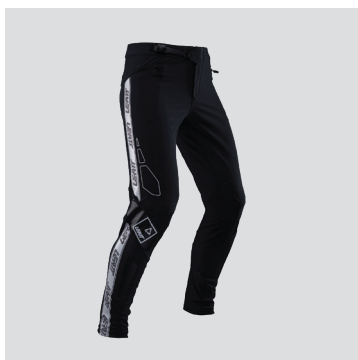

MTB 4.0 WOMEN'S GRAVITY PANTS

FULL COVER FOR ENDURO, TRAIL/DH AND BMX

NEW 2024
COLOR

PART NO	DESCRIPTION
5024130630	Pant MTB Gravity 4.0 Women #XS/EU34/UK6/US2 Black
5024130631	Pant MTB Gravity 4.0 Women #S/EU36/UK8/US4 Black
5024130632	Pant MTB Gravity 4.0 Women #M/EU38/UK10/US6 Black
5024130633	Pant MTB Gravity 4.0 Women #L/EU40/UK12/US8 Black
5024130634	Pant MTB Gravity 4.0 Women #XL/EU42/UK14/US10 Black

Lightweight durable shell for rigorous riding | Breathable and comfortable 360° seamless stretch pants | Pre-curved regular riding fit with space for knee pads | Dirt, water and stain resistant fabric coating | Laser Cut Ventilation | Hip pockets with key loop | Rear waist pocket with soft touch liner for phone storage | Shin brush guards for added protection | 3-layer waterproof breathable laminated seat panel | Multi-row reinforced stitching | YKK - Japan. Top Quality Zippers | Moto buckle fastening for a secure fit and easy dressing | Size: XS-XL | Plastic Free Packaging