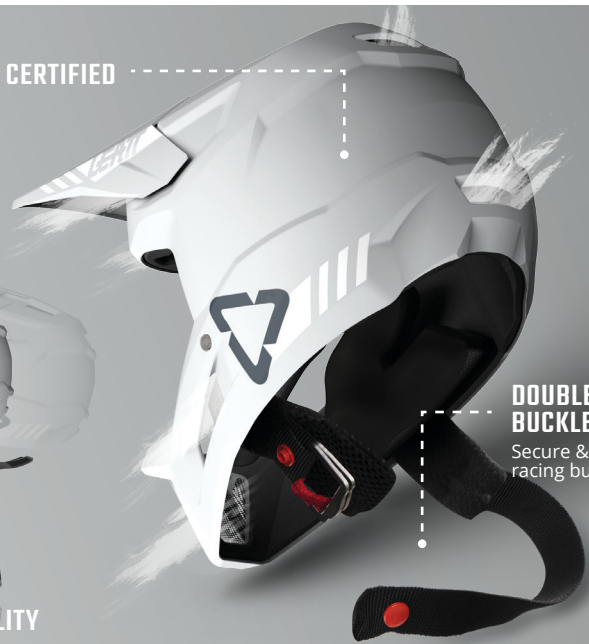

DOUBLE D-RING BUCKLE
Secure & light weight racing buckle