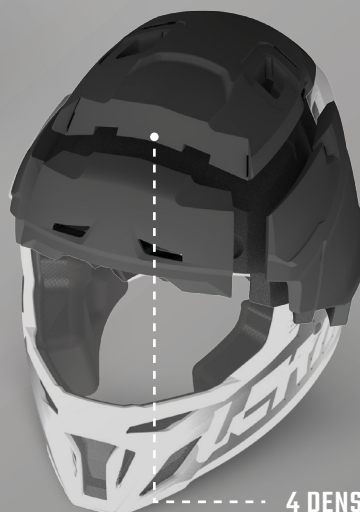

4 DENSITIES OF IMPACT FOAM

Maximum energy absorption in all areas of the head