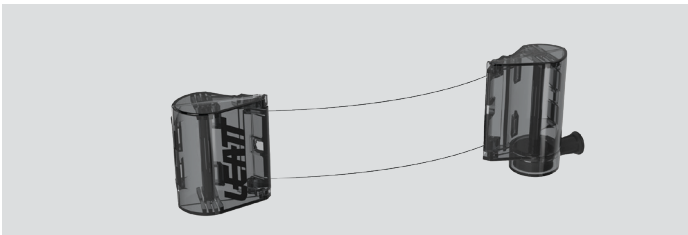

GOGGLE ACCESSORIES

PART NO	DESCRIPTION
8019100110	Roll-Off Kit 5.5/6.5 Canisters+Film+Dirt Strips
8019100111	Roll-Off film 48mm 6-pack
8019100112	Roll-Off Dirt strips 6.5 3-pack
8020100120	Roll-Off Dirt strips 5.5 3-pack

PART NO	DESCRIPTION
8022010710	FirstTurn Tear-Off kit for 6.5 Roll-Off
8019100130	Tear-Off Laminated 2x7-pack
8022010800	Tear-Off Laminated Perimeter Sealed 2x7-pack
8019100131	Tear-Off Standard 20-pack
8019100132	Tear-Off Standard 50-pack
8019100133	Tear-Off Post fits 5.5/6.5 outrigger 5-pack
8020100140	Tear-Off Post fits 4.5 strap 3-pack

PART NO	DESCRIPTION
8019100150	Nose Deflector Velocity 4.5/5.5/6.5 Black
8019100151	Nose Deflector Velocity 4.5/5.5/6.5 White
8020001155	Foam/inner frame Velocity 6.5 Black Std
8020001156	Foam/inner frame Velocity 6.5 Black Sand
8020001157	Foam/inner frame Velocity 6.5 Black Ventilated
8020001160	Screw Kit Velocity 6.5 4xTorx