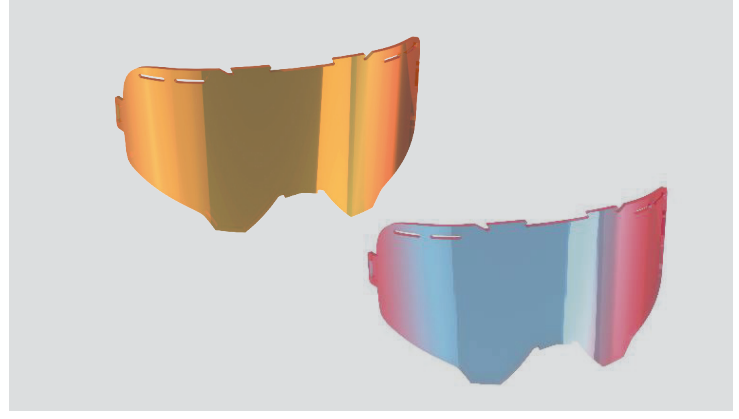

LENSES VELOCITY IRIZ MTB

BULLETPROOF WITH VENTILATION

PART NO	DESCRIPTION	PART NO	DESCRIPTION
8022010700	Lens MTB RideViz Iriz Bronze UltraContrast 68%	8021000310	Lens MTB RideViz Iriz Blue UltraContrast 26%

Mirror Iriz | Bulletproof | 2.7mm thick optically correct lens | MTB Ventilation | Single lens | Laminated anti-fog