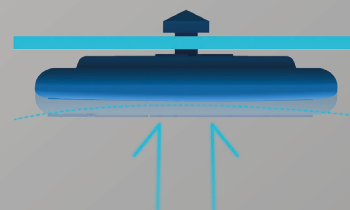

PEAK BRAIN ACCELERATION

REDUCTION IN PEAK BRAIN ACCELERATION

The Movement of The Turbines Reduces the Peak Brain Rotational Acceleration

360° TURBINE TECHNOLOGY

All Leatt helmets feature 360° Turbine Technology. This patented design utilizes a network of small discs constructed of a non-Newtonian, energy-absorbing material. Because these Turbines can move 360° (omnidirectional), this technology has two exclusive advantages: namely the reduction of rotational acceleration to the head and brain and the absorption of energy upon impact at concussion level.

360° Turbine Technology was developed and tested in Leatt's world-class lab in Cape Town, South Africa. Helmets equipped with this technology not only exceed global test standards, but also outperform our own rigorous internal standards defined by Dr. Chris Leatt in his two decades of experience of protecting extreme sports athletes. As our white papers demonstrate, Leatt's testing methodology is based on this meticulous research and experience.